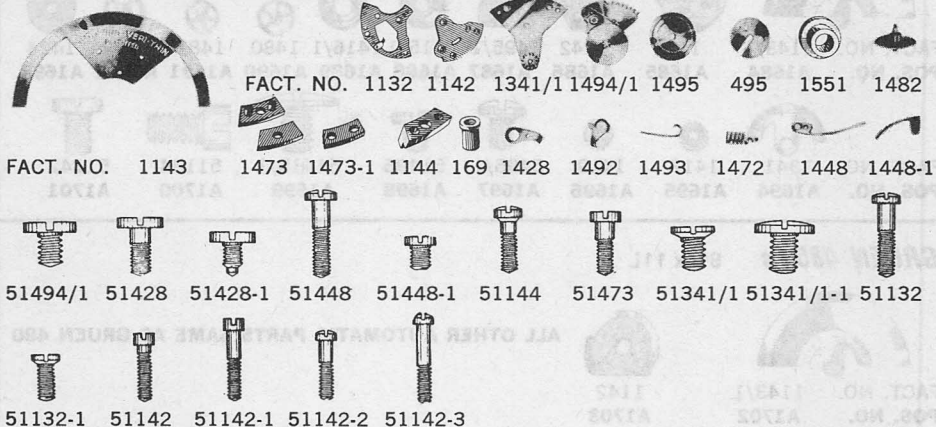

AUTOMATIC SECTION *including AUTOMATIC CALENDAR*

ILLUSTRATIONS ARE FOR PARTS IDENTIFICATION ONLY

GRUEN 460-460 ss-462-462 ss-470-470 ss-475

GRUEN 460	11½ L	FACT. NO.	169	495	1132	1142	1143	
		POS. NO.	A1632	A1633	A1634	A1635	A1636	
FACT. NO.	1144	1341/1	1428	1448	1472	1473	1482	1492
POS. NO.	A1637	A1638	A1639	A1640	A1641	A1642	A1643	A1644
FACT. NO.	1494/1	1495	1551	51494/1	51428	51448	51144	51341/1
POS. NO.	A1646	A1647	A1648	A1649	A1650	A1651	A1652	A1653
FACT. NO.	51132-1	51142	51142-1					
POS. NO.	A1654	A1655	A1656					

GRUEN 460 ss	11½ L	FACT. NO.	169	495	1132	1142	1143	1144
		POS. NO.	A1632	A1633	A1634	A1663	A1664	A1637
FACT. NO.	1341/1	1428	1448	1472	1473	1482	1492	1494/1
POS. NO.	A1638	A1665	A1640	A1641	A1642	A1666	A1644	A1645
FACT. NO.	1495	1551	51494/1	51428	51448	51144	51341/1	51142-1
POS. NO.	A1647	A1648	A1649	A1650	A1651	A1652	A1653	A1656

GRUEN 462	11½ L	FACT. NO.	495	1132	1142	1143	1341/1	
		POS. NO.	A1633	A1668	A1669	A1636	A1638	A1638
FACT. NO.	1428	1448-1	1462	1473-1	1482	1492	1493	1494/1
POS. NO.	A1670	A1671	A1673	A1672	A1643	A1644	A1645	A1646
FACT. NO.	51494/1	51341/1	51132-1	51428-1	51448-1	51473	51142-2	
POS. NO.	A1649	A1653	A1654	A1657	A1658	A1659	A1661	

GRUEN 462 ss	11½ L	FACT. NO.	495	1132	1142	1143	1341/1	1428
		POS. NO.	A1633	A1668	A1674	A1664	A1638	A1670
FACT. NO.	1448/1	1472	1473/1	1482	1492	1493	1494/1	1495
POS. NO.	A1671	A1673	A1672	A1666	A1644	A1645	A1667	A1647
FACT. NO.	51341/1	51428-1	51448-1	51473	51142-3			
POS. NO.	A1653	A1657	A1658	A1659	A1662			

GRUEN 470 11½ L AUTOMATIC PARTS SAME AS GRUEN 460 EXCEPT 1143
A1900

GRUEN 470 ss 11½ L AUTOMATIC PARTS SAME AS GRUEN 460SS EXCEPT 1143
A1901

GRUEN 475	10% x 11 L	FACT. NO.	495	1132	1142	1143	1341/1	1428
		POS. NO.	A1633	A1634	A1675	A1676	A1677	A1639
FACT. NO.	1448	1472	1473-1	1482	1492	1493	1494/1	1495
POS. NO.	A1640	A1673	A1672	A1643	A1644	A1645	A1646	A1647
FACT. NO.	51494/1	51428	51448	51132	51132-1	51142	51142-1	51473
POS. NO.	A1649	A1650	A1651	A1651	A1654	A1655	A1656	A1659
								51341/1-1
								A1660