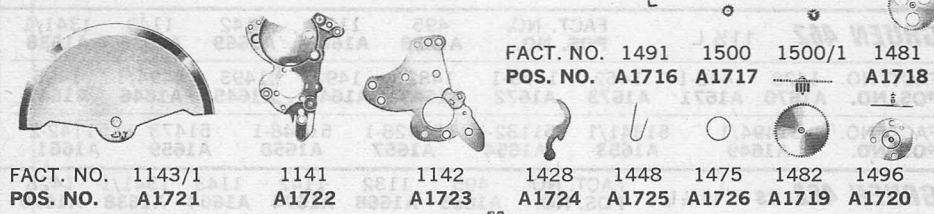

GRUEN 522 CA 11 1/2L AUTO. CALENDAR

DISCONTINUED