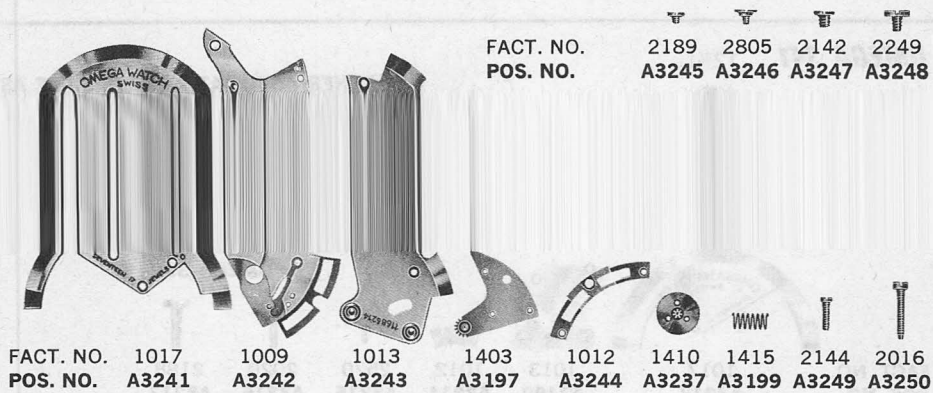

OMEGA 351 12½L

ALL OTHER AUTOMATIC PARTS SAME AS OMEGA 330