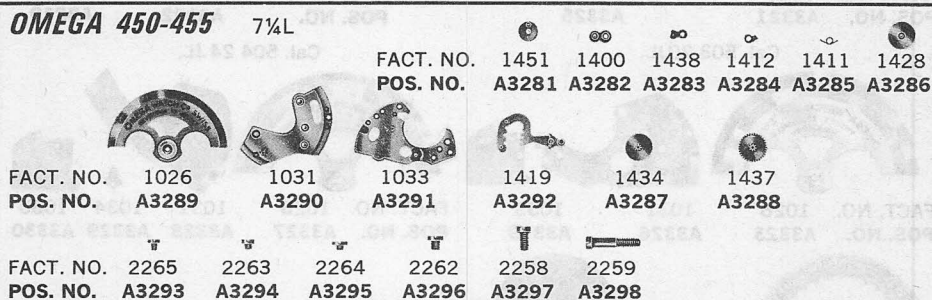

OMEGA 430 DISCONTINUED BY FACTORY