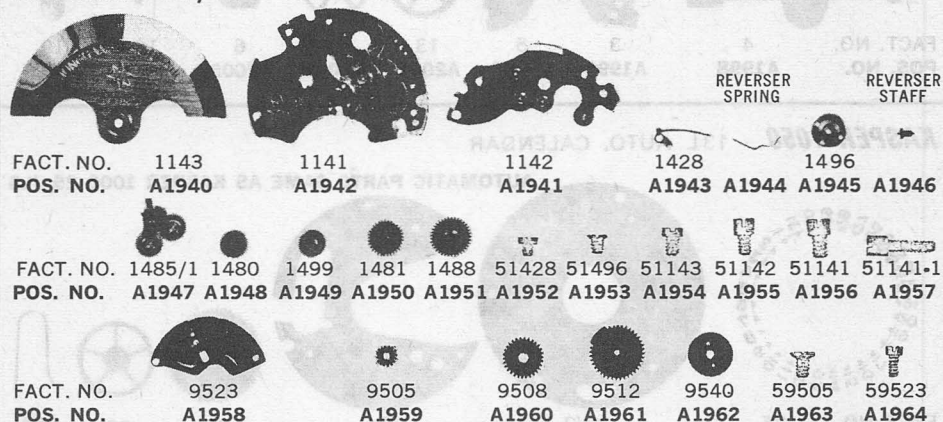

JUNGHANS 80/12 10 1/2 L AUTO. RESERVE POWER INDICATOR