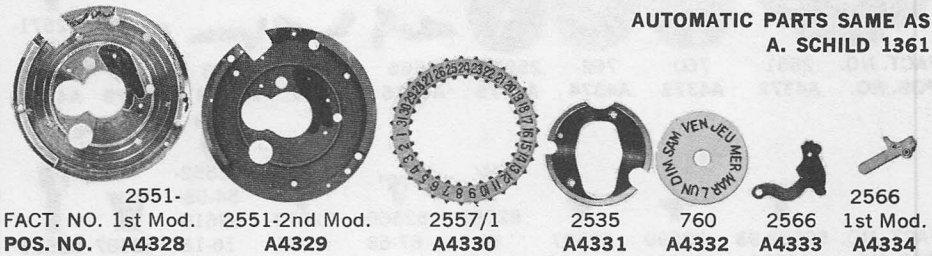

A. SCHILD 1395 11½L AUTO. CALENDAR

AUTOMATIC PARTS SAME AS
A. SCHILD 1361

2551-
FACT. NO. 1st Mod. 2551-2nd Mod. 2557/1 2535 760 2566 1st Mod.
POS. NO. A4328 A4329 A4330 A4331 A4332 A4333 A4334