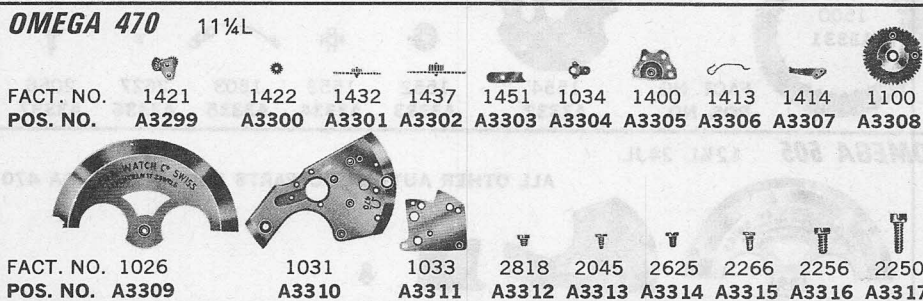

OMEGA 430 DISCONTINUED BY FACTORY