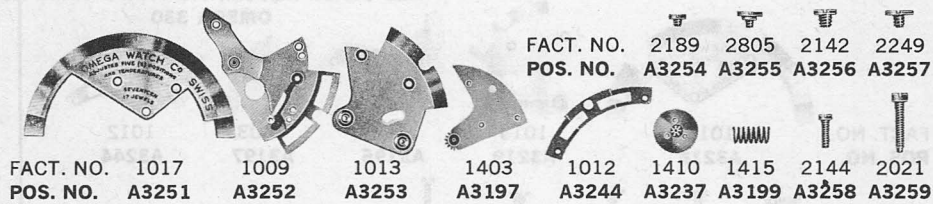

OMEGA 352 12½L

ALL OTHER AUTOMATIC PARTS SAME AS OMEGA 330