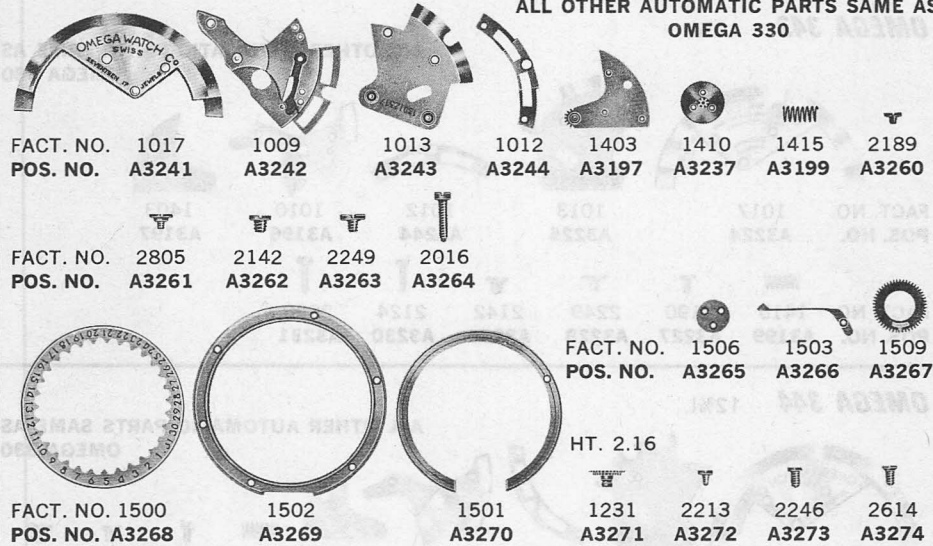

OMEGA 353 12½L AUTO CALENDAR

ALL OTHER AUTOMATIC PARTS SAME AS OMEGA 330